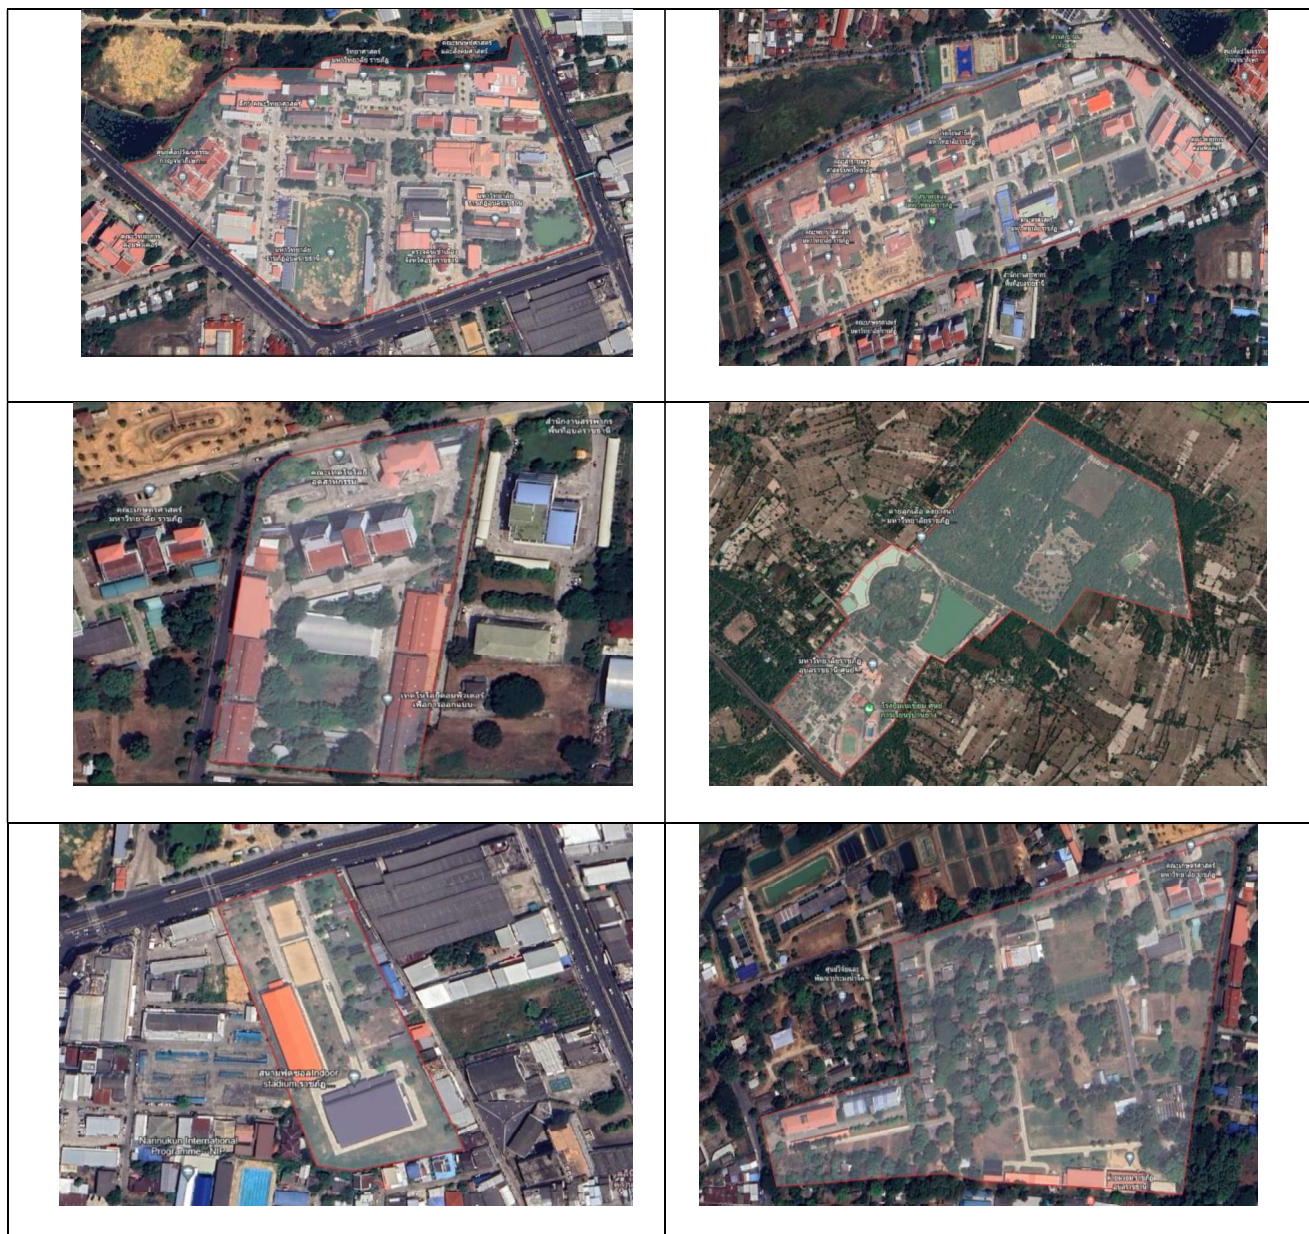

# UI GreenMetric Questionnaire

University : Ubon Ratchathani Rajabhat University  
Country : Thailand  
Web Address : <https://www.ubru.ac.th/>

## [1] Setting & Infrastructure

### [1.8] The ratio of open space area to total area

#### Description:

The ratio of UBRU's open space area to its total area is approximately 20: 21 (2,000,655.60: 2,099, 200). Thus, its open space is 95.31% of the total area.