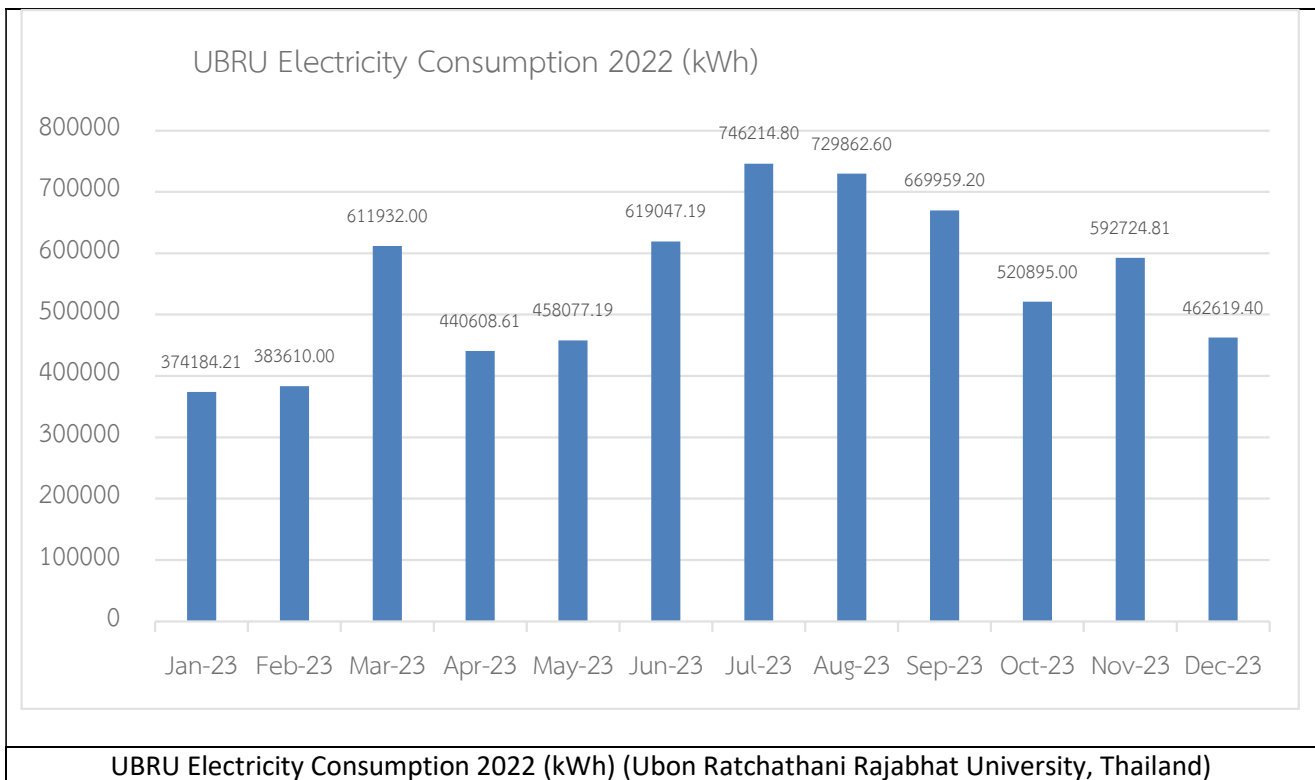

UI GreenMetric Questionnaire

University : Ubon Ratchathani Rajabhat University
Country : Thailand
Web Address : <https://www.ubru.ac.th/>

[2] Energy and Climate Change (EC)

[2.6] Electricity Usage per Year (in Kilowatt hour)

Description:

Total electricity usage at UBRU per year = **6,609,735.01 kWh**